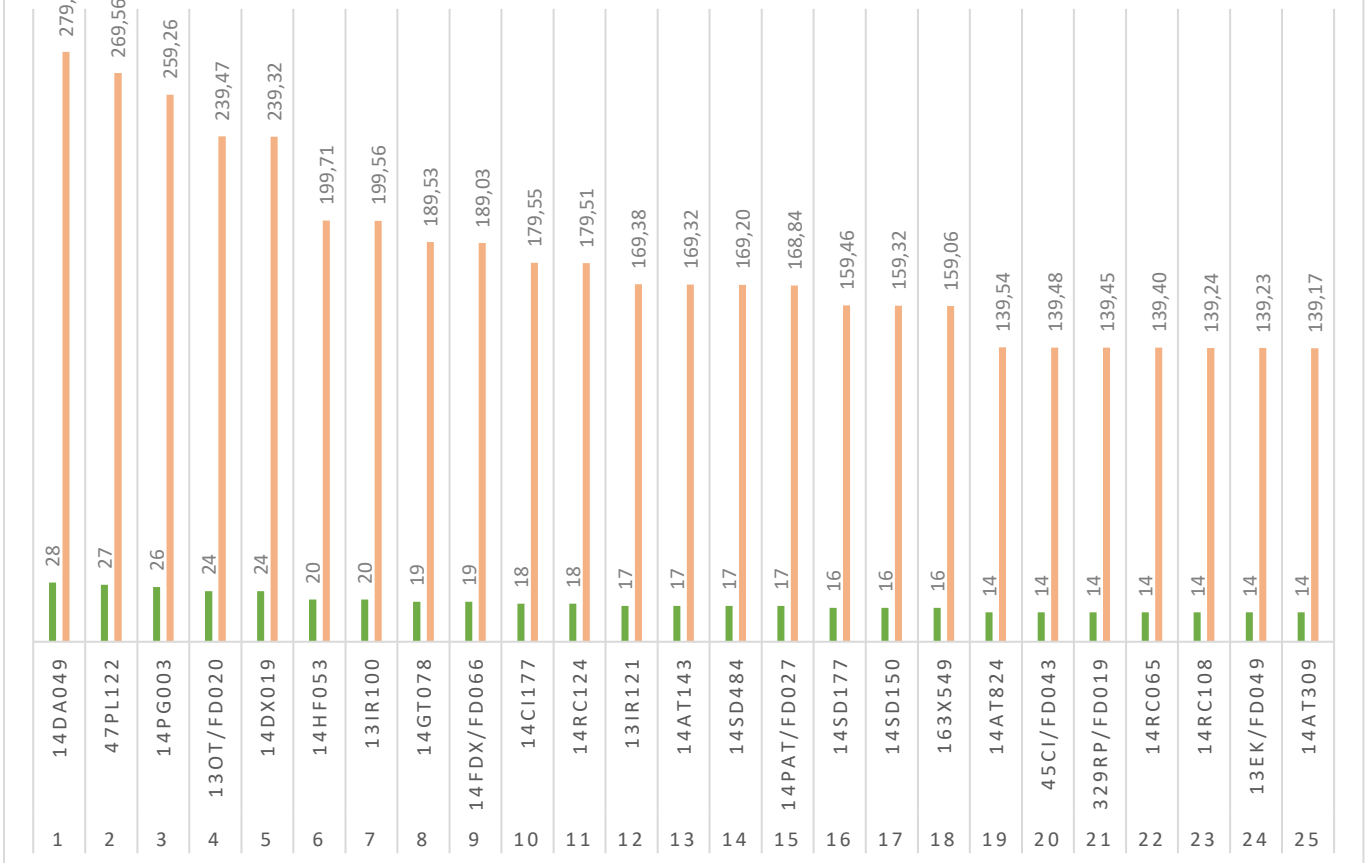

2020 EPFD - 25 BEST HUNTERS

■ CONTACTED FIELD DAY STATIONS ■ POINTS